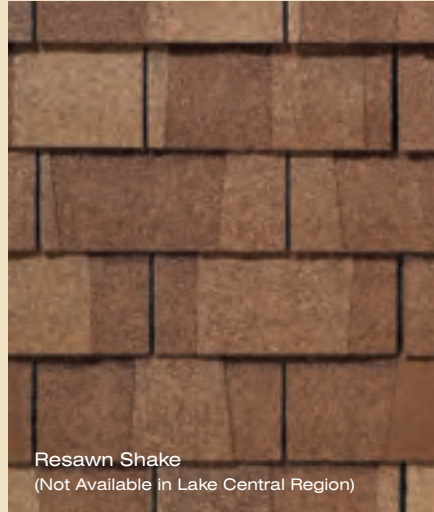

classic horizon color palette

*Available with StreakFighter™ in Alabama & Georgia only.