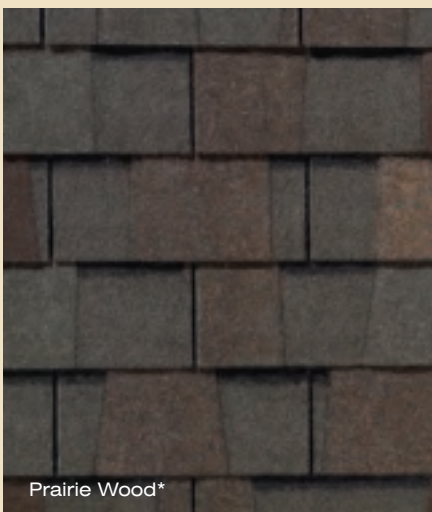

classic horizon color palette

*Available with StreakFighter™ in Alabama & Georgia only.