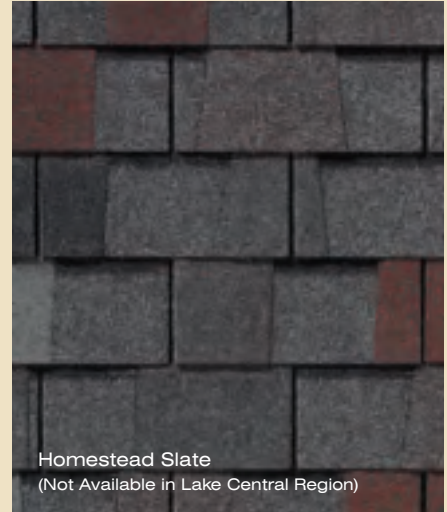

classic horizon color palette

*Available with StreakFighter™ in Alabama & Georgia only.