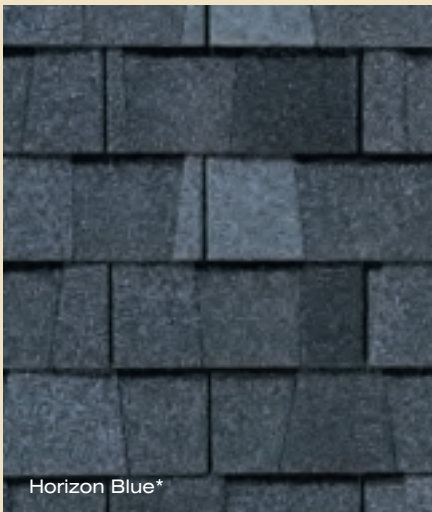

classic horizon color palette

*Available with StreakFighter™ in Alabama & Georgia only.