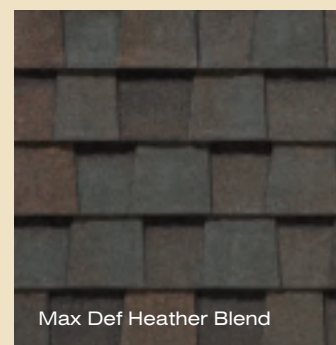

See actual warranty for specific details and limitations.

LANDMARK™ PREMIUM color palette

Max Def Cobblestone Gray

Sunrise Cedar

Max Def Mojave Tan

Max Def Colonial Slate

Max Def Georgetown Gray

Max Def Resawn Shake

Max Def Weathered Wood

Max Def Driftwood

Max Def Burnt Sienna

Max Def Atlantic Blue

Max Def Hunter Green

Max Def Heather Blend

Max Def Pewter

Max Def Moire Black

LANDMARK™ PREMIUM gallery

Max Def Cobblestone Gray

Sunrise Cedar

Max Def Georgetown Gray

Max Def Resawn Shake

**Light, inviting earthtones
for a subtle look**

Max Def Mojave Tan

Max Def Colonial Slate