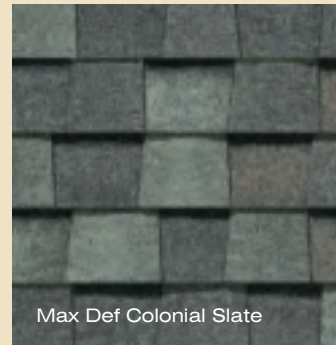

See actual warranty for specific details and limitations.

LANDMARK™ PREMIUM color palette

Max Def Cobblestone Gray

Sunrise Cedar

Max Def Mojave Tan

Max Def Colonial Slate

Max Def Georgetown Gray

Max Def Resawn Shake

Max Def Weathered Wood

Max Def Driftwood

Max Def Burnt Sienna

Max Def Atlantic Blue

Max Def Hunter Green

Max Def Heather Blend

Max Def Pewter

Max Def Moire Black