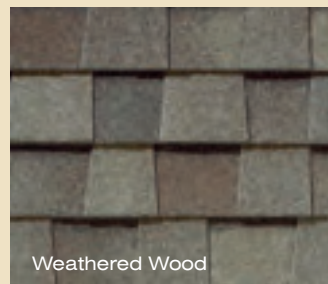

LANDMARK™ & LANDMARK™ PLUS

color palette