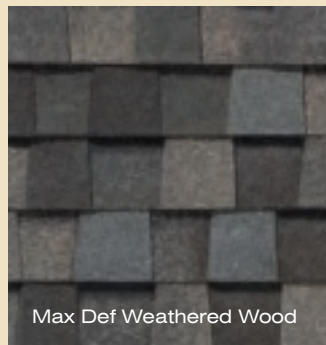

See actual warranty for specific details and limitations.

LANDMARK™ PREMIUM color palette

Max Def Cobblestone Gray

Sunrise Cedar

Max Def Mojave Tan

Max Def Colonial Slate

Max Def Georgetown Gray

Max Def Resawn Shake