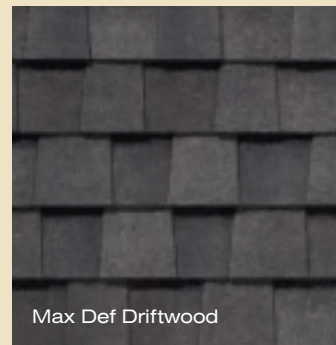

Max Def Colonial Slate