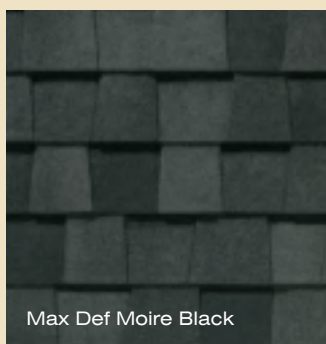

See actual warranty for specific details and limitations.

LANDMARK™ PREMIUM color palette

Max Def Cobblestone Gray

Sunrise Cedar

Max Def Mojave Tan

Max Def Colonial Slate

Max Def Georgetown Gray

Max Def Resawn Shake

Max Def Weathered Wood

Max Def Driftwood

Max Def Burnt Sienna

Max Def Atlantic Blue

Max Def Hunter Green

Max Def Heather Blend

Max Def Pewter

Max Def Moire Black

LANDMARK™ PREMIUM gallery

Max Def Cobblestone Gray

Sunrise Cedar

Max Def Georgetown Gray

Max Def Resawn Shake

**Light, inviting earthtones
for a subtle look**

Max Def Mojave Tan

Max Def Colonial Slate