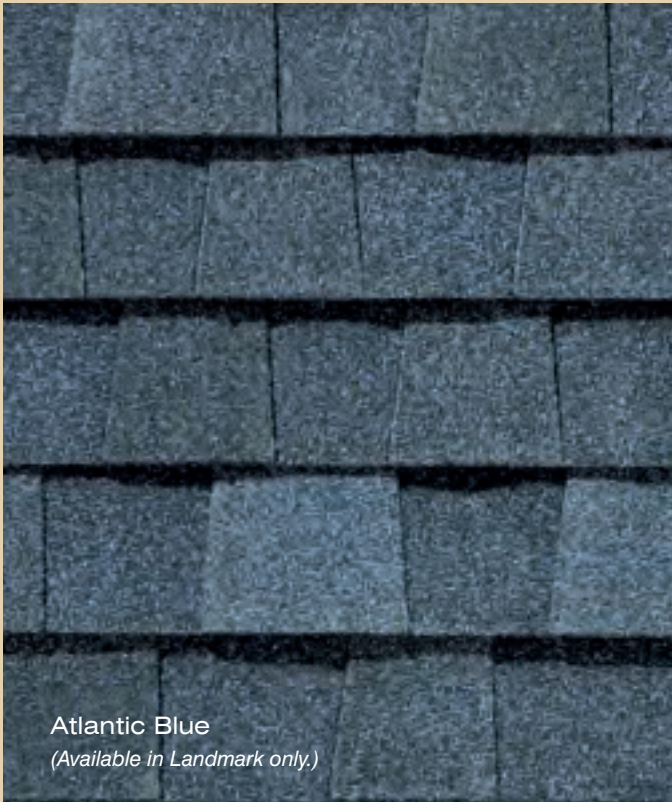

**Bolder, dramatic hues
for greater impact**

Atlantic Blue
(Available in Landmark only.)