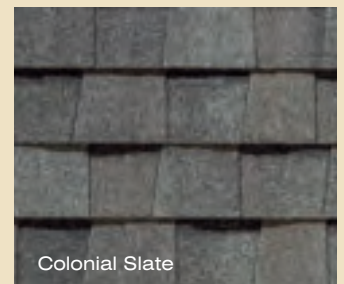

LANDMARK™ & LANDMARK™ PLUS

color palette