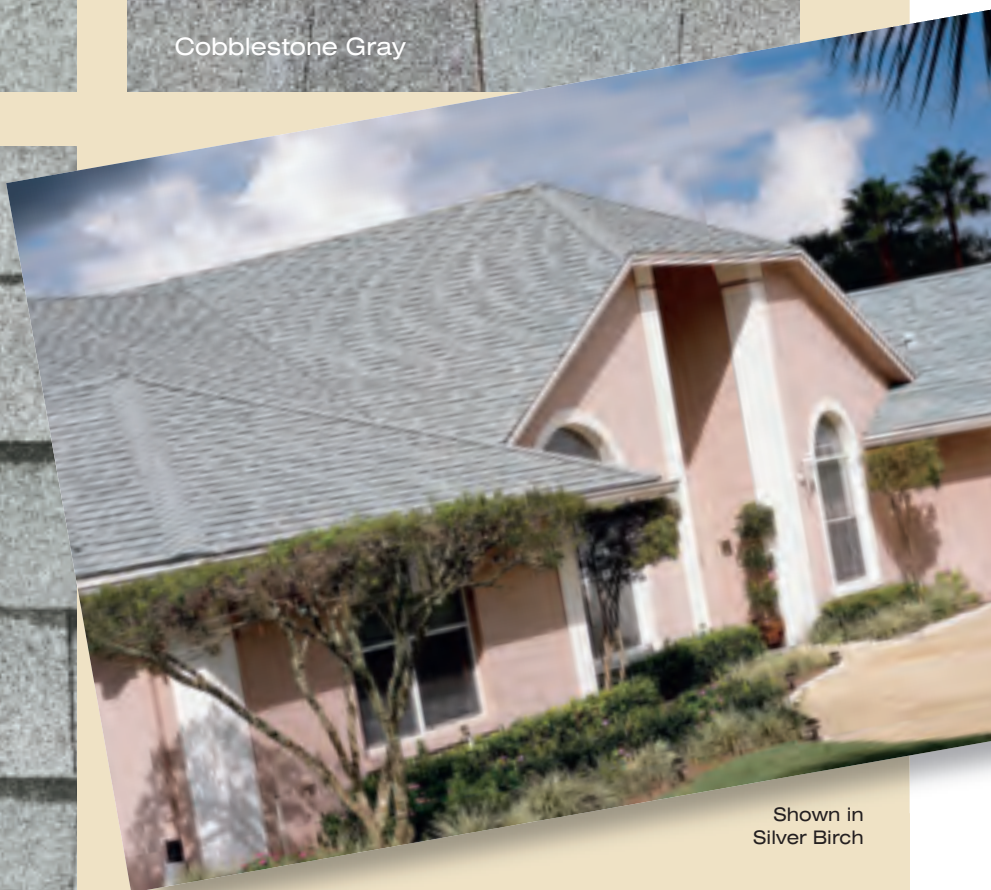

See actual warranty for specific details and limitations.

LANDMARK™ & LANDMARK™ PLUS gallery

Classic shades of whites and grays

Mist White

Cobblestone Gray

Silver Birch

Shown in
Silver Birch

**Color your home...virtually.
Log on to www.certainteed.com/colorview**