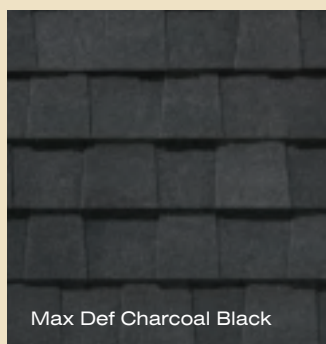

See actual warranty for specific details and limitations.

LANDMARK™ PREMIUM color palette

Max Def Cobblestone Gray

Sunrise Cedar

Max Def Mojave Tan

Max Def Colonial Slate

Max Def Georgetown Gray

Max Def Resawn Shake

Max Def Weathered Wood

Max Def Driftwood

Max Def Burnt Sienna

Max Def Atlantic Blue

Max Def Hunter Green

Max Def Heather Blend

Max Def Pewter

Max Def Moire Black

LANDMARK™ PREMIUM gallery

Max Def Cobblestone Gray

Sunrise Cedar

Max Def Georgetown Gray

Max Def Resawn Shake

**Light, inviting earthtones
for a subtle look**

Max Def Mojave Tan

Max Def Colonial Slate