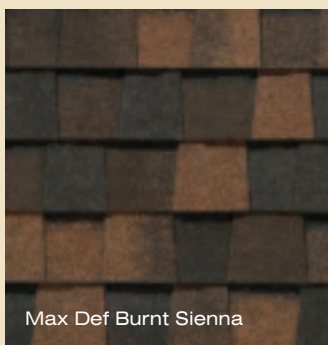

See actual warranty for specific details and limitations.

LANDMARK™ PREMIUM color palette

Max Def Cobblestone Gray

Sunrise Cedar

Max Def Mojave Tan

Max Def Colonial Slate

Max Def Georgetown Gray

Max Def Resawn Shake

Max Def Weathered Wood

Max Def Driftwood

Max Def Burnt Sienna

Max Def Atlantic Blue

Max Def Hunter Green

Max Def Heather Blend

Max Def Pewter

Max Def Moire Black

LANDMARK™ PREMIUM gallery

Max Def Cobblestone Gray

Sunrise Cedar

Max Def Georgetown Gray

Max Def Resawn Shake

**Light, inviting earthtones
for a subtle look**

Max Def Mojave Tan

Max Def Colonial Slate