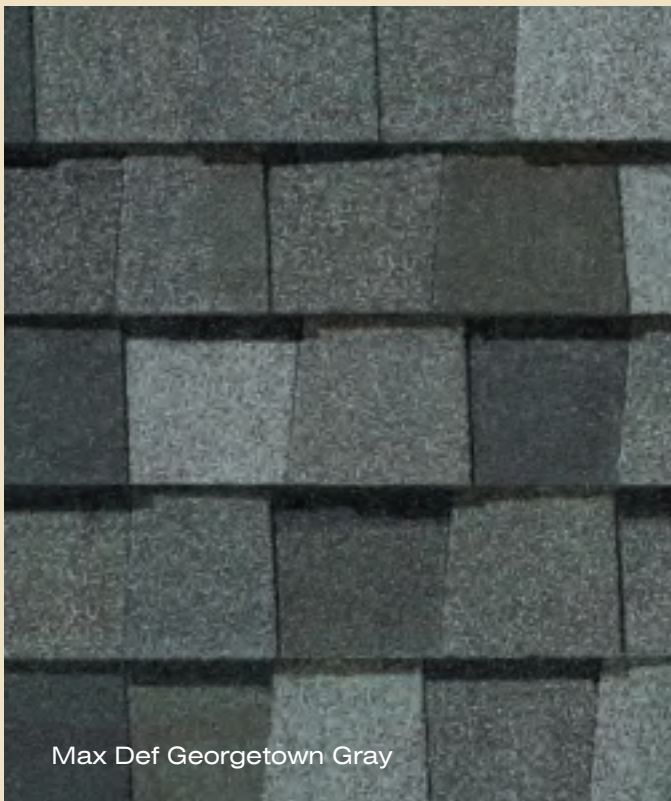

LANDMARK™ PREMIUM gallery

Max Def Cobblestone Gray

Sunrise Cedar

Max Def Georgetown Gray

Max Def Resawn Shake

**Light, inviting earthtones
for a subtle look**

Max Def Mojave Tan

Max Def Colonial Slate