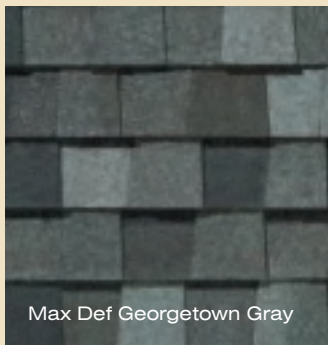

See actual warranty for specific details and limitations.

LANDMARK™ PREMIUM color palette

Max Def Cobblestone Gray

Sunrise Cedar

Max Def Mojave Tan

Max Def Colonial Slate

Max Def Georgetown Gray

Max Def Resawn Shake

Max Def Weathered Wood

Max Def Driftwood

Max Def Burnt Sienna

Max Def Atlantic Blue

Max Def Hunter Green

Max Def Heather Blend

Max Def Pewter

Max Def Moire Black