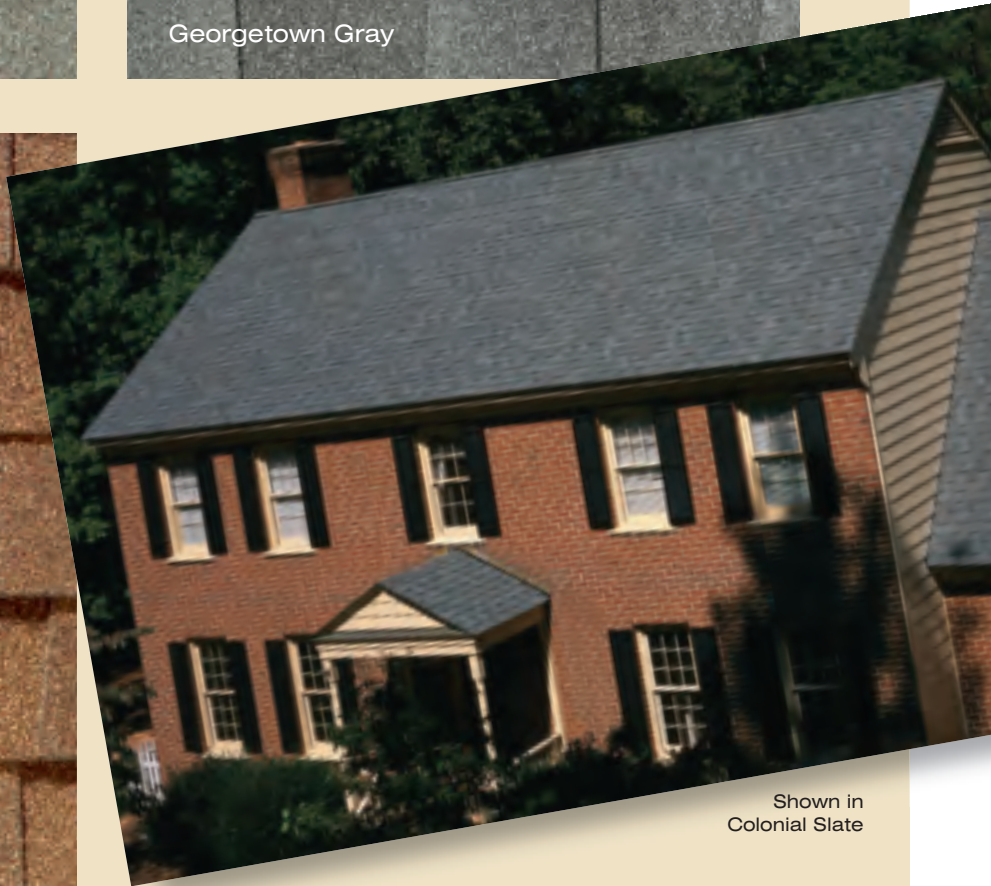

LANDMARK™ & LANDMARK™ PLUS gallery

Dimensional earthtones

Weathered Wood

Georgetown Gray

Resawn Shake

Shown in
Colonial Slate

**Color your home...virtually.
Log on to www.certainteed.com/colorview**

LANDMARK™ & LANDMARK™ PLUS gallery