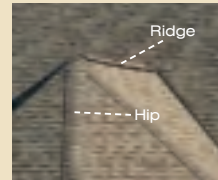

long-term protection

Color Companion Products™

With CertainTeed Flintlastic® SA, you can coordinate flat roof areas like carports, canopies and porches with your main roof. Flintlastic SA is a self-adhering low slope roofing product available in eight colors that match some of the most popular CertainTeed shingles. Ask your contractor for more information.

Lifetime, 40-year and 30-year limited transferable warranties, including 5-year SureStart™ protection, are applicable only in the United States, its territories and Canada; for products sold outside these areas, please refer to the International Warranty for specific details and limitations.

NOTE: Due to limitations of printing reproduction, CertainTeed can not guarantee the identical match of the actual product color to the graphic representations throughout this publication.

Landmark™ Series available in areas shown:

- Southeast Region
- Mid Atlantic Region