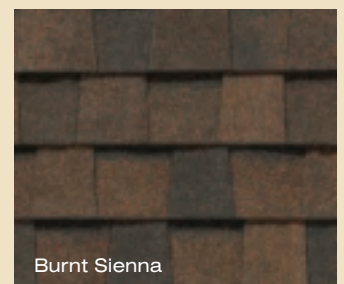

LANDMARK™ & LANDMARK™ PLUS

color palette