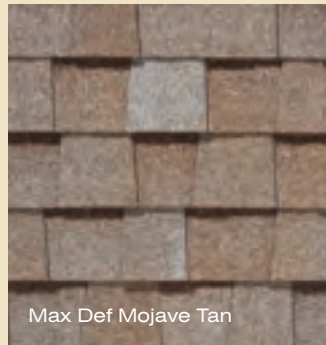

See actual warranty for specific details and limitations.

LANDMARK™ PREMIUM color palette

Max Def Cobblestone Gray

Sunrise Cedar

Max Def Mojave Tan

Max Def Colonial Slate

Max Def Georgetown Gray

Max Def Resawn Shake

Max Def Weathered Wood

Max Def Driftwood

Max Def Burnt Sienna

Max Def Atlantic Blue

Max Def Hunter Green

Max Def Heather Blend

Max Def Pewter

Max Def Moire Black