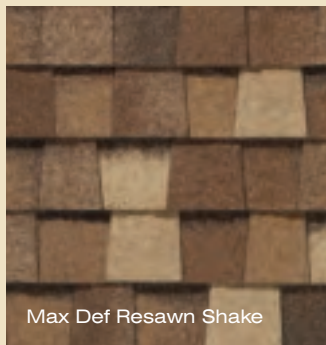

something extra

For the highest durability and thickness, ask about the triple-layer Landmark™ TL. Ask your contractor for a Landmark™ TL brochure.

tips for selecting a roof

- 1.** Think big – View a full-sized shingle, not just a swatch or sample.
- 2.** Be real – Look at actual houses where the house and roof color combinations are similar to what you’re considering.
- 3.** Watch the light – As you look, notice how colors appear under changing light conditions and at various times of day.
- 4.** Consider the pitch – Look for roofs with a similar pitch to your own. A roof’s pitch affects the way you see its color.
- 5.** Ask your contractor – They might be able to point you to a home where they’ve installed a roof of your style and color.

See actual warranty for specific details and limitations.

LANDMARK™ PREMIUM color palette

Max Def Cobblestone Gray

Sunrise Cedar

Max Def Mojave Tan

Max Def Colonial Slate

Max Def Georgetown Gray

Max Def Resawn Shake

Max Def Weathered Wood

Max Def Driftwood

Max Def Burnt Sienna

Max Def Atlantic Blue

Max Def Hunter Green

Max Def Heather Blend

Max Def Pewter

Max Def Moire Black